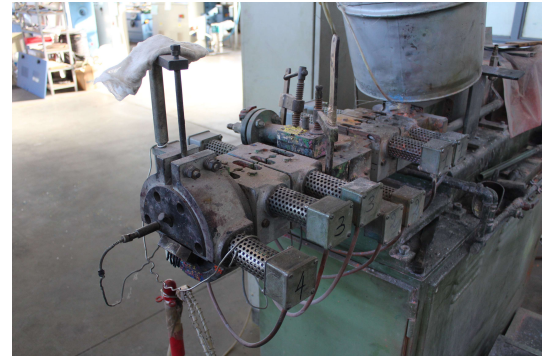

Data Sheet

Code: Es 8859 90

Brand: Coperion

Model: Compoundatore ZSK 30

Year: 1990

Description:

Compounder ZSK 30

Screw diameter 30

Used to produce lead for pencil

Approximative production 30 kg/h

ABB motor 7,5 kW

Cabinet with ABB multidrive inverter ACS 600

All the mentioned technical data are merely intended to describe the item, they are subject to change without any notice and refer to the standard conditions of a new good. A used good might not have the same figures as the new one.