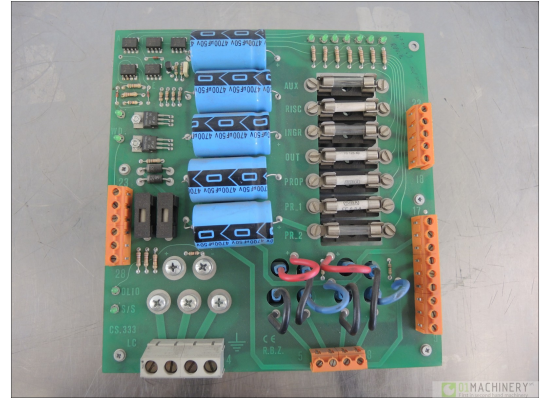

Data Sheet

Code: Ac 9700 00

Brand: RBZ

Model: CS 333 LC

Year: 2000

Description:

BMB press power supply board

RBZ CS 333 LC

from spare parts warehouse

no disassembly

All the mentioned technical data are merely intended to describe the item, they are subject to change without any notice and refer to the standard conditions of a new good. A used good might not have the same figures as the new one.